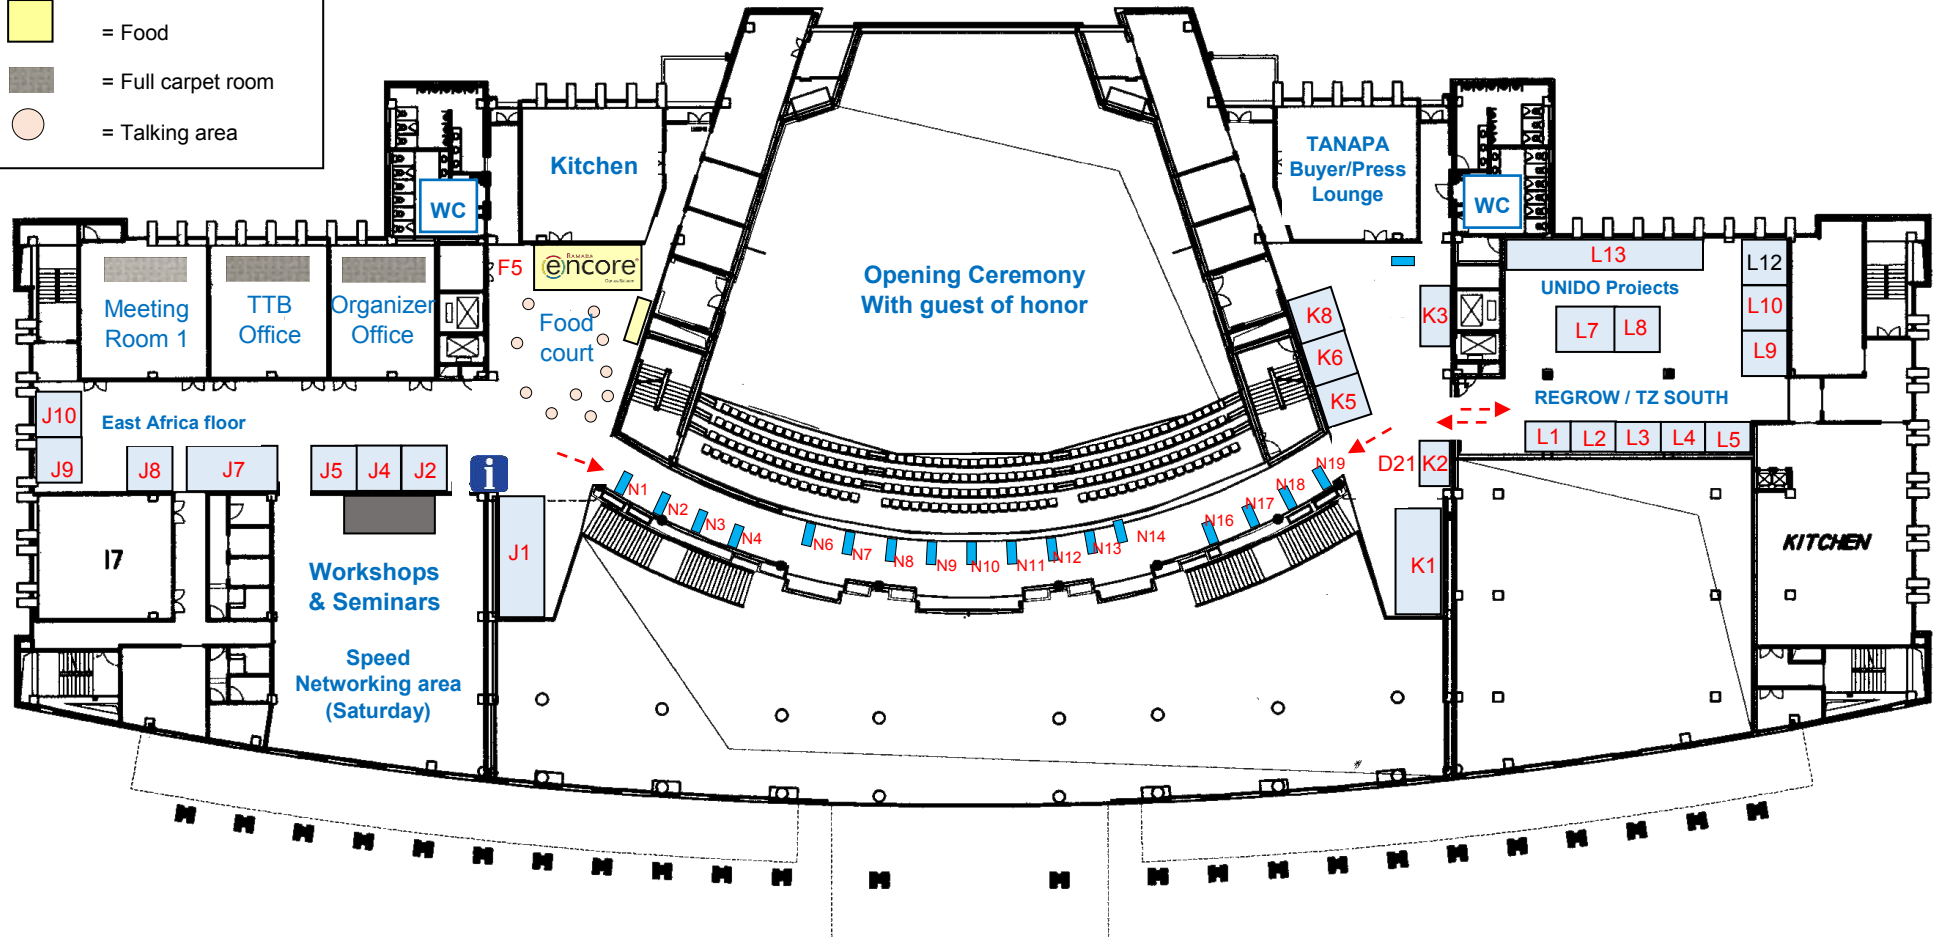

S!TE

SWAHILI INTERNATIONAL TOURISM EXPO

Julius Nyerere International Convention Center – FIRST FLOOR - 2018

black stall numbers = available
 # red stall numbers = sold
 # blue stall numbers = reserved

Keys Scale: 1:500
 Last update 12.10.2018

- = Tourism stands
- = Tourism tables
- = Cultural Tourism/ Arts & Crafts
- = Food
- = Full carpet room
- = Talking area

Julius Nyerere International Convention Center – FIRST FLOOR